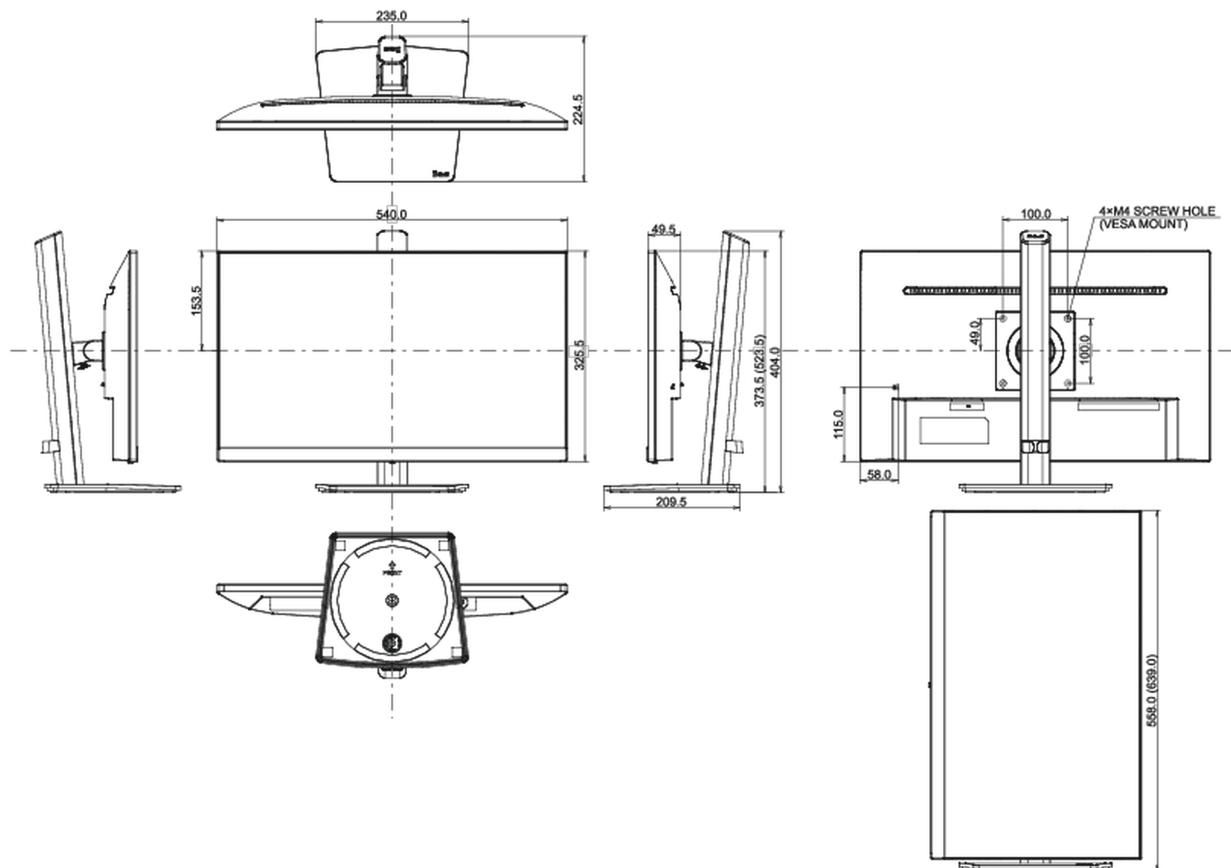

04 MECHANICAL

Display position adjustments	height, swivel, tilt, pivot (rotation both sides)
Height adjustment	150mm
Rotation (PIVOT function)	90°
Swivel stand	90°; 45° left; 45° right
Tilt angle	23° up; 5° down
VESA mounting	100 x 100mm
Cable management system	yes

Product dimensions W x H x D	540 x 373.5 (523.5) x 224.5mm
Box dimensions W x H x D	685 x 125 x 403mm
Weight (without box)	4.8kg
Weight (with box)	5.7kg
EAN code	4948570120802

All trademarks and registered trademarks acknowledged. E & O E. Specification subject to change without notice. All LCD's comply with ISO-9241-307:2008 in connection with pixel defects.